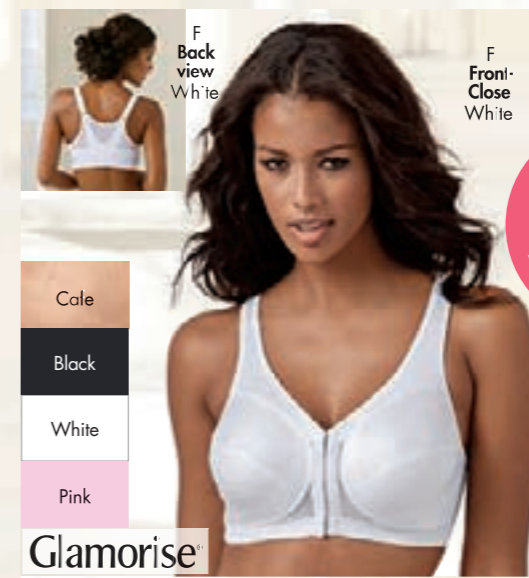

Cale
Black
White
Pink

Glamorise®