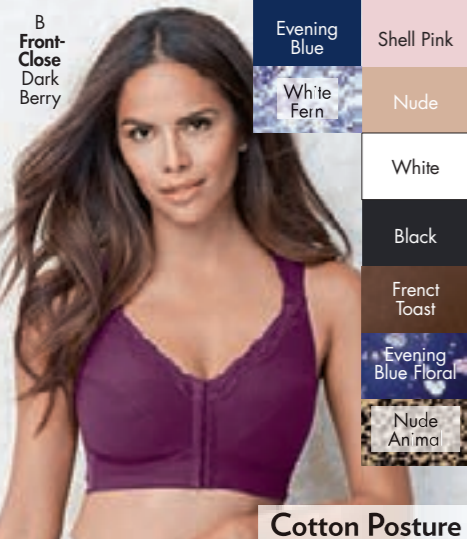

THE POWER OF *posture*

The perfect bra with cushioned straps and crisscross back support

A. FRONT-CLOSE LACE WIRELESS POSTURE BRA. 527-10620-778
Full coverage. Wireless. Crisscross power-mesh back support. Smooth soft-seal straps. Nylon/spandex. Sizes 38-54 B-C 44.99* **WITH DEAL 22.49**
Sizes 38-54 D-DDD, G 54.99* **WITH DEAL 27.49**

THE POSTURE SUPPORT BRA

The perfect bra to support and shape your back

Extra power-mesh crisscross back for full posture support

#1 POSTURE BRA UP TO SIZE 54G

Crisscross power-mesh back for full posture support

SAVE UP TO **$27⁴⁹** WITH DEAL

A Front-Close Evening Blue/Baby Blue