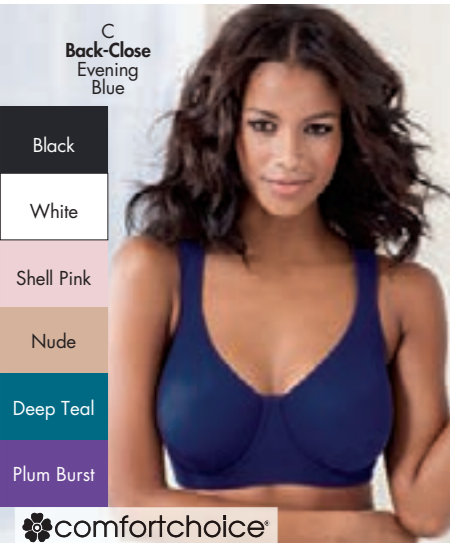

C. COMFORT CHOICE® UNDERWIRE PETAL BOOST® BRA. **527-20555-778** Soft waffle knit, cotton-lined seamless cups with heat-embossed, flower lift panels. Wide adjustable padded straps convert to racerback. Tagfree, terry lining. Back closure. Nylon/spandex.
Sizes 38-54 B-C 49.99* **WITH DEAL 24.99**
Sizes 38-54 D-DDD 59.99* **WITH DEAL 29.99**

D. COMFORT CHOICE® GEL STRAP WIRELESS BRA. **527-16614-778** Great lift and support without the wire. Extra-wide straps with lightweight silicone gel relieve shoulder stress. Front closure. Nylon/spandex tricot knit.
Sizes 40-54 B-C 49.99* **WITH DEAL 24.99**
Sizes 40-54 D-DDD,G 59.99* **WITH DEAL 29.99**