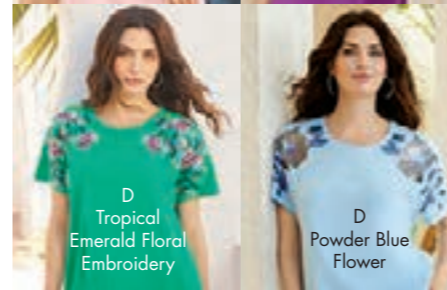

D
Tropical
Emerald
Floral
Embroidery

D
Powder
Blue
Flower

**D. EMBELLISHED
TUNIC.**
537-40795-778
Dolman sleeves. Side
slits. Embellishment
varies by color. 32"
tunic length.
Cotton/poly.
Sizes 12,14/16-38/40
57.99 **NOW 36.99**

E. DIP-DYE SWING TUNIC.
530-04731-778
Embellished neckline, swing
silhouette. Colors may vary
slightly due to the hand-dyed
nature of the garment. 36"
length. Rayon. Sizes 12W-32W
69.99 **NOW 49.99**

**F. ROUND
WOOD EARRINGS.**
540-32731-778
Go boho modern with these
circular earrings featuring a
metallic Gold tone post.
39.99 **NOW 22.99**