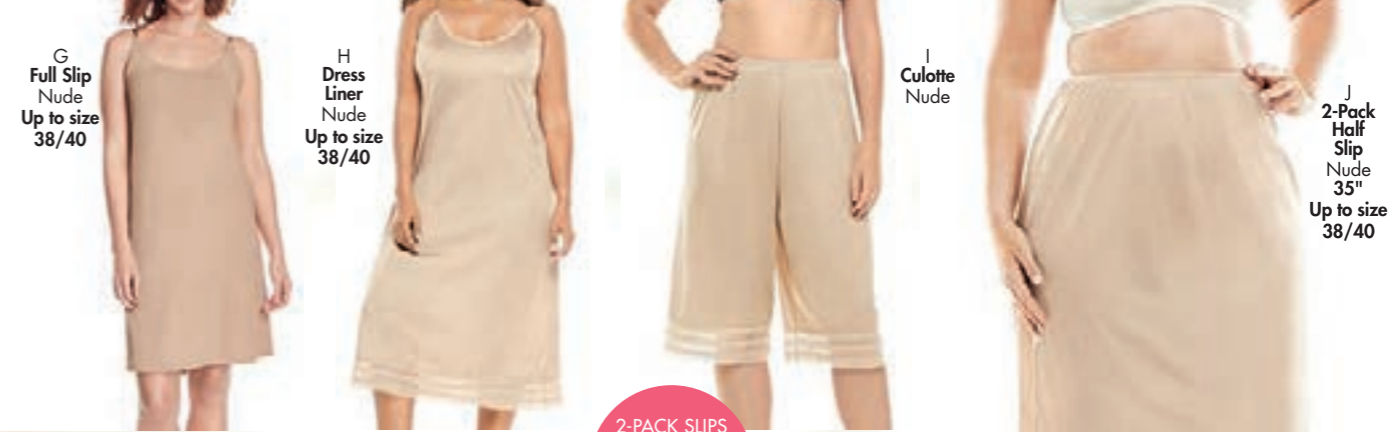

SEMI-ANNUAL SALE FROM $19.99

A. SECRET SOLUTIONS® BODY SHAPER. 517-18363-778
Gently shapes the tummy, waist, back, hips and thighs. Wide adjustable straps. 6" inseam. Nylon/spandex. Sizes M-5X 79.99 **NOW 69.99**

B. SECRET SOLUTIONS® SEAMLESS HIGH-WAIST BRIEF. 517-21190-778
Wide waistband controls waist and flattens the tummy. Nylon/ spandex. Sizes 16/18-28/30 29.99 **NOW 19.99**

C. SECRET SOLUTIONS® WEAR-YOUR-OWN-BRA TANK. 517-18303-778
Controls the hips, defines the waist and holds in the tummy. 20" length. Nylon/ spandex. Sizes M-5X 49.99 **NOW 39.99**

RAGO® SHAPEWEAR. D. LIGHT CONTROL HIGH-WAIST BRIEF. 517-80441-778
Inner panel plus high waist for tummy smoothing. 2" midriff-slimming band. Nylon/ spandex. Sizes 30-54 44.99 **NOW 34.99**

E. SECRET SOLUTIONS® SEAMLESS THIGH SLIMMER. 517-21192-778
Trims hips and thighs while double-acting wide waistband targets your torso. 9" inseam. Nylon/ spandex. Sizes 16/18-28/30 49.99 **NOW 29.99**

F. SECRET SOLUTIONS® HIGH-WAIST SHAPING BRIEF. 517-18011-778
Mesh panel and double layer provides support for tummy and hips. Poly. Sizes 14/16-38/40 44.99 **NOW 34.99**

G. Full Slip Nude
Up to size 38/40

H. Dress Liner Nude
Up to size 38/40

I. Culotte Nude

J. 2-Pack Half Slip Nude
35" length
Up to size 38/40

2-PACK SLIPS FROM $12.99 EACH SLIP

G. FULL MICROFIBER SLIP. 512-11073-778
Lightweight microfiber provides the perfect foundation for all your dresses. Scoop neckline and adjustable straps. 39" length. Nylon/spandex. Sizes 14/16-38/40 42.99 **NOW 30.99**

H. DRESS LINER. 512-33487-778
Bust darts and adjustable straps. 51" length. Sizes 14/16-38/40 42.99 **NOW 30.99**

I. CULOTTE. 512-81836-778
15½ inseam. Machine wash. Sizes M-5X 36.99 **NOW 25.99**

H-I. SNIP-TO-FIT LINERS.
Adjusts to different lengths for a versatile fit. Shortens from 2"-4" with scissors. No sewing! Nylon.

J. HALF SLIP 2-PACK.
One length. Also in White and Black. Nylon tricot. Machine wash. 25" length. 512-02131-778
28" length. 512-33484-778
31" length. 512-33507-778
35" length. 512-33508-778
Sizes 14/16-38/40 36.99 **NOW 25.99**