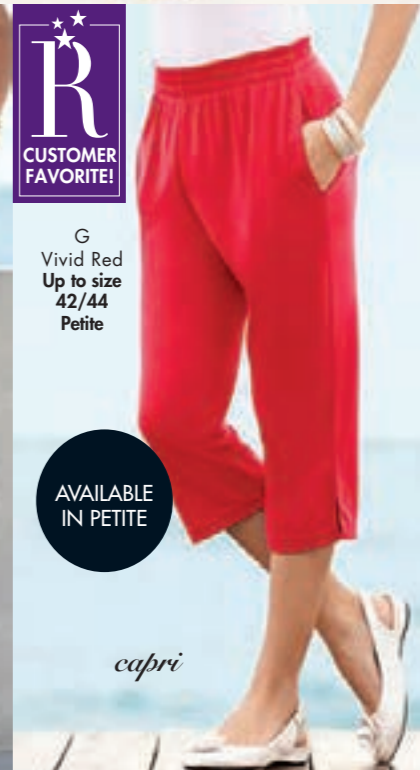

Pale Lavender (A,C,E,G)

Pale Lavender Painter y Bouquet (B)

Grape (A,C,E,G)

Violet Brushstroke Print (B)

Navy Brushstroke Print (B)

Ocean (A,C,E,G)

Dusty Indigo Painter y Bouquet (B)

Dusty Indigo (A,C,G)

Green Mint Brushstroke Print (B)

Green Mint (A,C,G)

Desert Rose Painter y Bouquet (B)

Desert Rose (A,C,G)

Vivid Red (A,C,G)

Vivid Red Brushstroke (B)

Chocolate (C,G)

New Khaki (C,G)

White (A,C,G)

Navy (A,C,G)

Medium Heather Grey (A,C,G)

White Brushstroke Print (B)

Black (A,C,G)