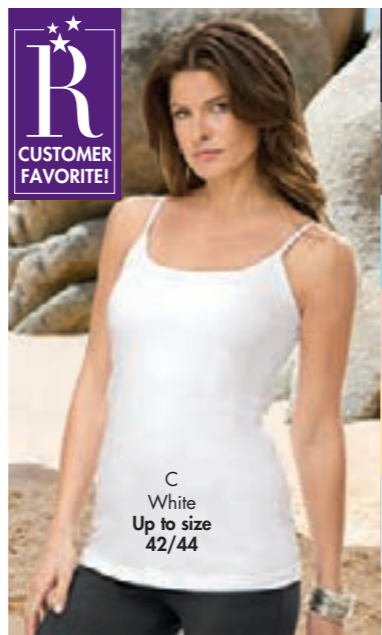

C White
Up to size 42/44

Navy	Black
Medium Heather Grey	Chocolate
Light Aqua	Classic Red
Soft Blush	New Khaki
Banana	Desert Rose
White	Vivid Blue
	Pink Burst

summer stretch DENIM SHORTS

PULL-ON JEANS
Shop them all at Roamans.com

SHORTER LENGTHS
In silhouettes for everyone

FIGURE-LOVING STYLE
Comfortable, no-pocket design

bottoms
SALE
FROM
$19⁹⁹