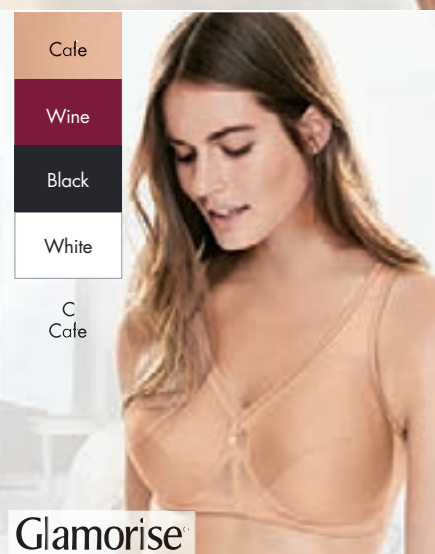

Glamorise®

Beautiful bras designed to lift, support and comfortably separate

MAGIC LIFT® BRAS

Unique designs that lift, support & separate without wires & eliminate shoulder strain for all-day comfort.

Glamorise®
MagicLift®

A·C. GLAMORISE® MAGIC LIFT® WIRELESS BRAS. A | with cross-under-and-over band for maximum lift, support and separation

A. FRONT-CLOSE BRA. 527-23753-778
Nylon/poly/spandex
Sizes 38-52 B; 38-58 C
54.99* WITH DEAL 27.49
Sizes 38-58 D-DD, F-I
64.99* WITH DEAL 32.49

B. BACK-CLOSE BRA. 527-23754-778
Nylon/poly/spandex
Sizes 36-50 B; 36-56 C
54.99* WITH DEAL 27.49
Sizes 36-56 D-DD, F; 38-56
64.99* WITH DEAL 32.49

Glamorise®

C. MEDIUM-IMPACT WIRELESS SPORT BRA. 527-06405-778
Poly/nylon/polyamide/cotton/Lycra® spandex.
Sizes 38-50 B,C 52.99* WITH DEAL 26.49
Sizes 38-50 D,DD,F-I 62.99* WITH DEAL 31.49