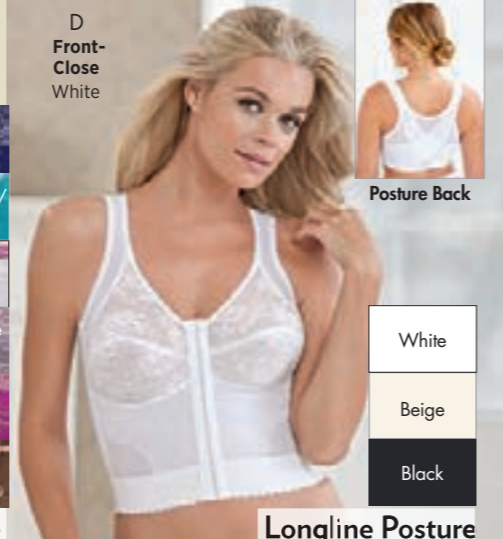

THE POSTURE SUPPORT BRA

The perfect bra to support and shape your back

Extra power-mesh crisscross back for full posture support

#1 POSTURE BRA UP TO SIZE 54G

Crisscross power-mesh back for full posture support

SAVE UP TO **\$27⁴⁹** WITH DEAL

A Front-Close Evening Blue/Baby Blue

B-D. COMFORT CHOICE® BRAS. B. FRONT-CLOSE COTTON BRA. 527-31748-778 A crisscross powermesh back relieves shoulder pressure and improves posture. Front closure. Lightly padded adjustable straps. Cotton/nylon/spandex. Hand wash. Sizes 38-54 B-C 44.99* **WITH DEAL 22.49**
Sizes 38-54 D-DDD,G 54.99* **WITH DEAL 27.49**

as seen on **OPRAHmag.com**

C. EMBROIDERED POSTURE BRA. 527-18799-778 Cushioned, adjustable straps. Nylon/spandex. Also in Nude. Sizes 38-54 B-C 44.99* **WITH DEAL 22.49**
Sizes 38-54 D-DDD,G 54.99* **WITH DEAL 27.49**