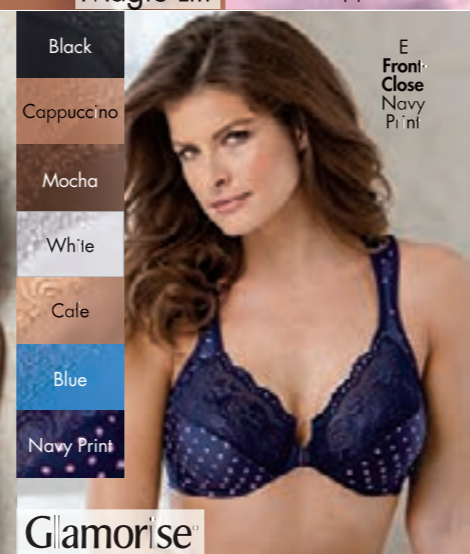

Glamorise®

E. GLAMORISE® WONDERWIRE® FRONT-CLOSE UNDERWIRE BRA. 527-12191-778
Cushioned band. Nylon/poly/elastane.
Sizes 36-48 C 56.99* WITH DEAL 28.49
Sizes 36-48 D-DD, F-G
66.99* WITH DEAL 33.49