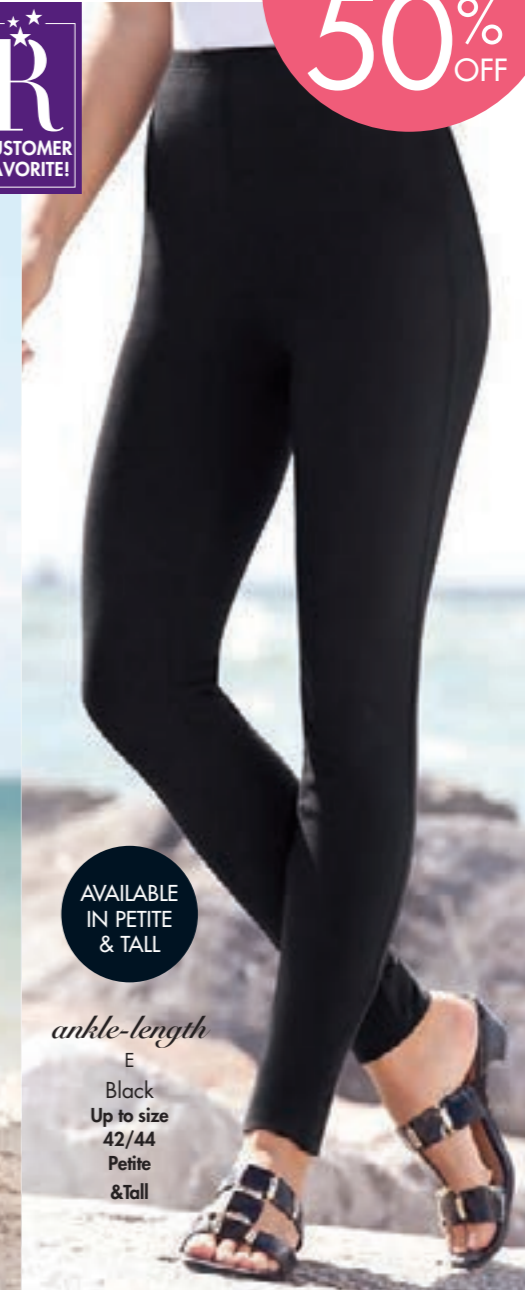

AVAILABLE IN PETITE & TALL

ankle-length
E
Black
Up to size 42/44
Petite & Tall

E. ANKLE-LENGTH. AVERAGE 5'4" TO 5'7". 28" inseam. 526-30697-778 Solids. 37.99 **NOW 18.99** Prints. 43.99 **NOW 21.99** PETITE 4'11" TO 5'3½". 526-59522-778 26" inseam. Solids only. 37.99 **NOW 18.99** TALL 5'7½" TO 5'11". 526-59523-778 31" inseam. Solids only. 37.99 **NOW 18.99**

Printed Leggings, see page 9.