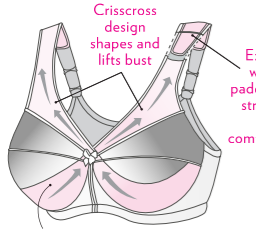

C. SIDE BUTTON JACKET DRESS.
504-78726-778
Sleeveless shift dress with a square neckline topped with a one button closure jacket featuring an ultra flattering tuxedo style cutaway front. Jacket 30" length; Dress 50" length. Poplin/ poly. Sizes 14W-34W
119.99 **NOW 89.99**

D. NEW COLORS FIT-AND-FLARE JACKET DRESS .
504-53790-778
Elbow-length sleeves. Centerback zip. White dress is lined. Jacket: 20" length; dress: 44" length. Poly crepe. Sizes 14W-44W
99.99 **NOW 79.99**

E. NEW THREE-PIECE PANT SUIT.
504-17850-778
Sleeveless shell top. Open-front jacket with three-quarter sleeves. Wide-leg pant with elasticized waist. Jacket: 32" length; Top: 28" length; Pants: 30" inseam. Poly. Sizes 14W-34W
69.99 **NOW 49.99**

All machine washable. Imported.

Glamorise®

Beautiful bras designed to lift, support and comfortably separate

MAGIC LIFT® BRAS

Unique designs that lift, support & separate without wires & eliminate shoulder strain for all-day comfort.