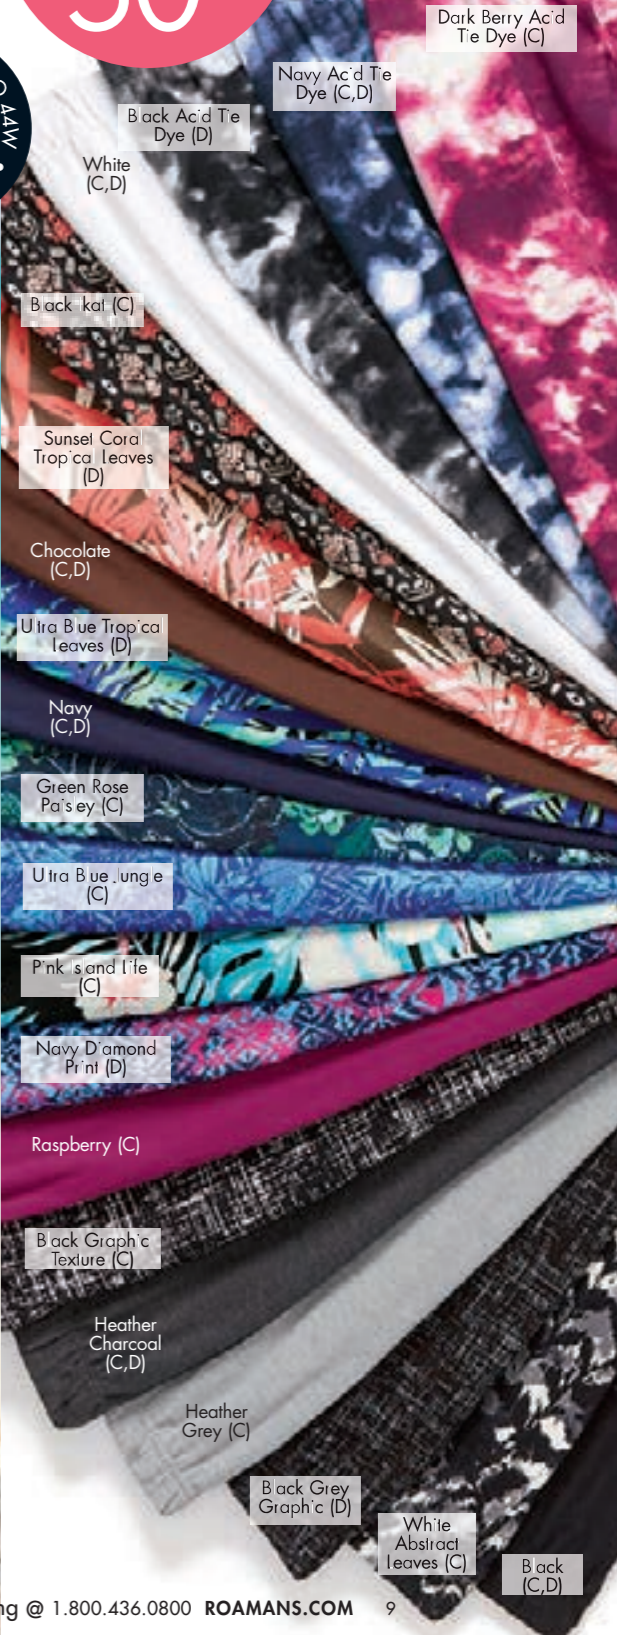

bottoms SALE SAVE UP TO 50%