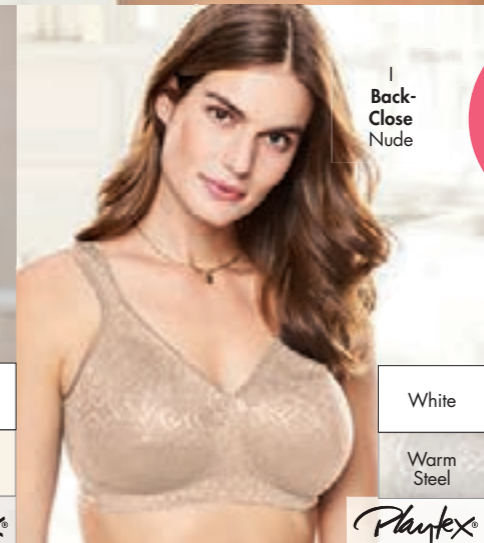

H. PLAYTEX® 18 HOUR® SENSATIONAL SUPPORT WIRELESS BRA. **527-00010-778** B,C,D cups have stretch straps; DD,DDD cups have tricot straps. Spanette® rubber/nylon; poly lace cups. Sizes 38-48 B; 38-50 C
54.99* **WITH DEAL 27.49**
Sizes 38-50 D; 38-48 DD, 42-48 DDD
64.99* **WITH DEAL 32.49**

I. PLAYTEX® ULTIMATE LIFT AND SUPPORT BRA. **527-08225-778** Nylon/poly/spandex. Padded straps. Poly/spandex.
Sizes 38-42 B; 38-44 C,D; 38-44 D
49.99* **WITH DEAL 24.99**
Sizes 38-46 DD-DDD
59.99* **WITH DEAL 29.99**