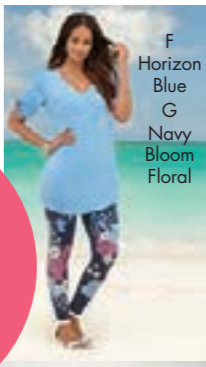

LEGGINGS *for days*

Explore your comfort zone with finely detailed styles in fabulous colors & prints

bottoms
SALE
SAVE UP TO
50%

- Vintage Lavender
- Soft Jade
- White
- Vintage Rose

bottoms
SALE
FROM
$27⁹⁹

- F Horizon Blue
- G Navy Bloom Floral

- F Lemon Mist
- Up to size 42/44
- G Black Bloom Floral
- Up to size 42/44