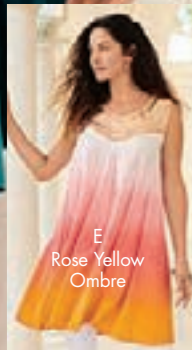

E
Rose
Yellow
Ombre