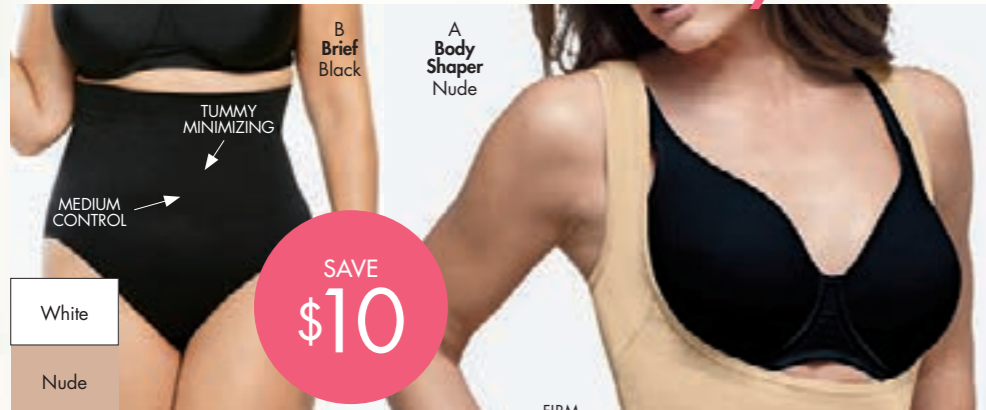

SMOOTHING *shapes*