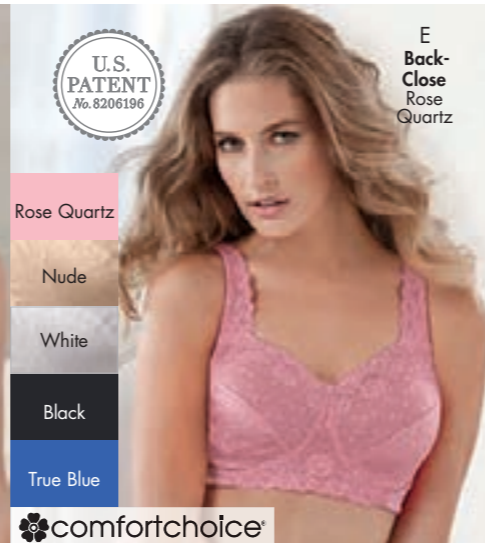

E. COMFORT CHOICE® SIDE WIRE LACE BRA. **527-08171-778** Power-mesh sling. Nylon/spandex.
Sizes 38-54 B-C 49.99* **WITH DEAL 24.99**
Sizes 38-54 D-DDD,G 59.99* **WITH DEAL 29.99**
BUY 1, GET 1 50% off. Buy any bra or panty in this catalog (denoted by a *) and get a 2nd bra or panty of equal or lesser value for 50% off