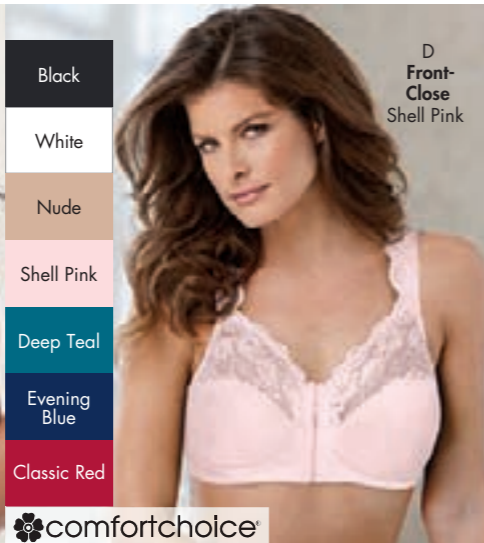

C. COMFORT CHOICE® UNDERWIRE PETAL BOOST® BRA. **527-20555-778** Soft waffle knit, cotton-lined seamless cups with heat-embossed, flower lift panels. Wide adjustable padded straps convert to racerback. Tagfree, terry lining. Back closure. Nylon/spandex.
Sizes 38-54 B-C 49.99* **WITH DEAL 24.99**
Sizes 38-54 D-DDD 59.99* **WITH DEAL 29.99**

D. COMFORT CHOICE® GEL STRAP WIRELESS BRA. **527-16614-778** Great lift and support without the wire. Extra-wide straps with lightweight silicone gel relieve shoulder stress. Front closure. Nylon/spandex tricot knit.
Sizes 40-54 B-C 49.99* **WITH DEAL 24.99**
Sizes 40-54 D-DDD,G 59.99* **WITH DEAL 29.99**