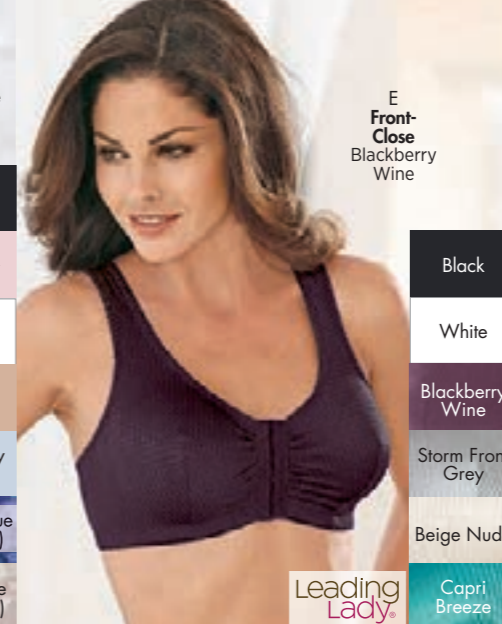

C. Wireless Light Taupe Willow

Black (C,D)

Shell Pink (C,D)

White (C,D)

Nude (C,D)

Pearl Grey (C)

Even'ng Blue Pa'sey (C)

Light Taupe Willow (C)

E. Front-Close Blackberry Wine

Black

White

Blackberry Wine

Storm Front Grey

Beige Nude

Leading Lady®

Capri Breeze

Exquisite FORM

FROM
$12⁴⁹
PER BRA IN 2-PACK
WITH DEAL