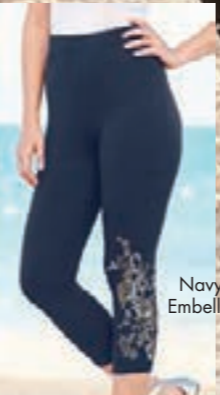

E
Navy Gold Embellishment

capri

- F Horizon Blue
- Black
- Navy
- Purple Magenta
- Vintage Rose
- Lemon Mist
- Grenadine

F. RUCHED-SLEEVE ULTRA FEMME TUNIC. 537-08301-778 Adjustable drawstrings on sleeves. Chest pocket. 32" tunic length. Rayon/poly. Sizes 12, 14/16-42/44 33.99 **NOW 24.99**

G. PLACE-MENT-PRINT LEGGING. 525-10995-778 Elasticized waistband. 28" inseam. Cotton/spandex. Sizes 12, 14/16-42/44 49.99 **NOW 36.99**