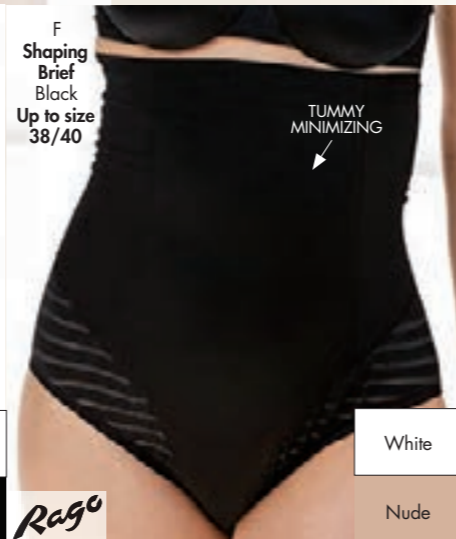

SEMI-ANNUAL SALE FROM $19.99

A. SECRET SOLUTIONS® BODY SHAPER. 517-18363-778
Gently shapes the tummy, waist, back, hips and thighs. Wide adjustable straps. 6" inseam. Nylon/spandex. Sizes M-5X 79.99 **NOW 69.99**

B. SECRET SOLUTIONS® SEAMLESS HIGH-WAIST BRIEF. 517-21190-778
Wide waistband controls waist and flattens the tummy. Nylon/ spandex. Sizes 16/18-28/30 29.99 **NOW 19.99**

C. SECRET SOLUTIONS® WEAR-YOUR-OWN-BRA TANK. 517-18303-778
Controls the hips, defines the waist and holds in the tummy. 20" length. Nylon/ spandex. Sizes M-5X 49.99 **NOW 39.99**

RAGO® SHAPEWEAR. D. LIGHT CONTROL HIGH-WAIST BRIEF. 517-80441-778
Inner panel plus high waist for tummy smoothing. 2" midriff-slimming band. Nylon/ spandex. Sizes 30-54 44.99 **NOW 34.99**

E. SECRET SOLUTIONS® SEAMLESS THIGH SLIMMER. 517-21192-778
Trims hips and thighs while double-acting wide waistband targets your torso. 9" inseam. Nylon/ spandex. Sizes 16/18-28/30 49.99 **NOW 29.99**

F. SECRET SOLUTIONS® HIGH-WAIST SHAPING BRIEF. 517-18011-778
Mesh panel and double layer provides support for tummy and hips. Poly. Sizes 14/16-38/40 44.99 **NOW 34.99**

G. Full Slip Nude
Up to size 38/40

H. Dress Liner Nude
Up to size 38/40

I. Culotte Nude

J. 2-Pack Half Slip Nude
35" length
Up to size 38/40

2-PACK SLIPS FROM $12.99 EACH SLIP

G. FULL MICROFIBER SLIP. 512-11073-778
Lightweight microfiber provides the perfect foundation for all your dresses. Scoop neckline and adjustable straps. 39" length. Nylon/spandex. Sizes 14/16-38/40 42.99 **NOW 30.99**

H. DRESS LINER. 512-33487-778
Bust darts and adjustable straps. 51" length. Sizes 14/16-38/40 42.99 **NOW 30.99**

I. CULOTTE. 512-81836-778
15½ inseam. Machine wash. Sizes M-5X 36.99 **NOW 25.99**

H-I. SNIP-TO-FIT LINERS.
Adjusts to different lengths for a versatile fit. Shortens from 2"-4" with scissors. No sewing! Nylon.

J. HALF SLIP 2-PACK.
One length. Also in White and Black. Nylon tricot. Machine wash. 25" length. 512-02131-778
28" length. 512-33484-778
31" length. 512-33507-778
35" length. 512-33508-778
Sizes 14/16-38/40 36.99 **NOW 25.99**