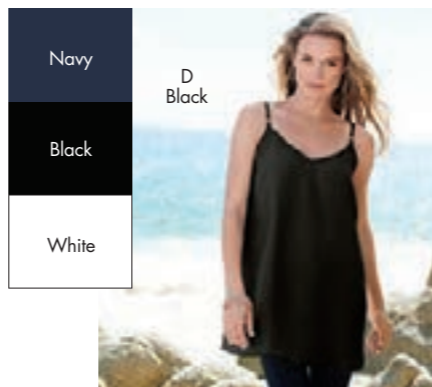

A
Tropical
Teal
Mixed
Geo
Up to size
44W

FROM
$34⁹⁹

UP TO 44W
UP TO 44W
UP TO 44W

C
Tropical Teal
Up to size
44W

B
Tropical Teal
Diamond
Geo
Up to size
44W

A. PRINTED Y-NECK GEORGETTE TOP.
530-38196-778
Button-front design with pleated front-and back yokes. Elbow-length blouson sleeves, swing silhouette. 30" length. Poly georgette. Sizes 12W-44W. 54.99 **NOW 44.99**

B. NEW COLORS PLEATED TANK.
530-84287-778 Scoop neckline with pleated button-front. A-line silhouette. 30" length. Poly. Sizes 12W-44W. 49.99 **NOW 39.99**

C. JULIET LACE TUNIC.
530-66794-778 Lace bib-front with Shirred shoulders, pleats, princess seams and lace-detailed three-quarter sleeves. Button-front. 32" tunic length. Poly georgette. Sizes 12W-44W. Solids. 69.99 **NOW 49.99**. Prints. 79.99 **NOW 59.99**

D. NEW COLORS V-NECK CAMI.
530-08905-778
Adjustable straps, bust darts. 28" length. Poly. Sizes 12W-32W. 44.99 **NOW 34.99**

best-selling BEND OVER®

STRETCH WAISTBAND
stays put and moves with you

EASY-WEAR FABRIC
soft and versatile in a variety of colors

SITS ABOVE
the natural waist

E
Tropical Teal
Up to size
44W
Petite
& Tall

COMFORTABLE,
EASY ELASTIC
WAISTBAND

bottoms
SALE
FROM
$44⁹⁹

Bend Over
The most comfortable,
wear-anywhere trouser

E-F. NEW COLORS
BEND OVER® PANTS. Hidden stretch waistband sits above the waist. Poly.
E. CLASSIC
Sizes 12W-44W
Sizes 40W-44W not available in Grape, Tropical Teal and New Khaki.
Average 5'4" TO 5'7":
549-40756-778
30" inseam. Petite and Tall not available in New Khaki, Grape and Tropical Teal.
54.99 **NOW 44.99**
Petite 4'11" TO 5'3½":
549-40769-778
28" inseam.
12WP-44WP
54.99 **NOW 44.99**
Tall 5'7½" TO 5'11":
549-40787-778
33" inseam.
Sizes 12T-44T
54.99 **NOW 44.99**
F. WIDE-LEG.
549-10161-778
30" inseam.
Sizes 12W-40W
54.99 **NOW 44.99**

classic