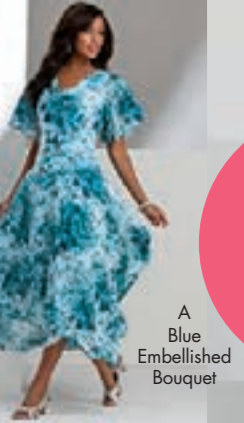

A
Dark
Berry
Sequin
Floral
Up to size
44W